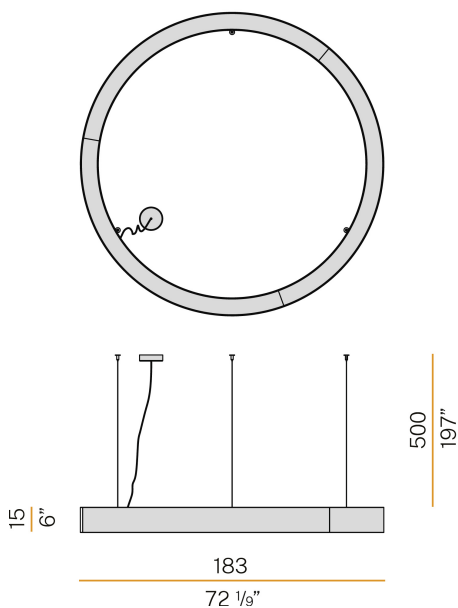

PANZERI

Golden Ring

220-240V AC dimmable (DALI/Push DIM)

L08102.180.0402

● black

Data sheet

CODE	L08102.180.0402
SYSTEM POWER CONSUMPTION	220W
EFFICACY	71.36lm/W
LIGHT SOURCE	LED
LIGHT SOURCE LIFETIME	L80 (B20) 80.000h
COLOUR TEMPERATURE	3000K Ra>90
LIGHT DISTRIBUTION	diffused
POWER SUPPLY	220-240V AC
FREQUENCY	50/60Hz
ELECTRICAL CONFIGURATION	dimmable (DALI/Push DIM)
DRIVER	integrated included
NOMINAL LUMINOUS FLUX	31432lm
LUMEN OUTPUT	15699lm
EFFICIENCY	49.9%
WEIGHT	22,51 Kg
PROTECTION DEGREE	IP40
COLOUR TOLLERANCES	SDCM 3
GLOW WIRE TEST PERFORMANCE	850°
PACKING DIMENSIONS (CM)	203,0 x 25,0 x 203,0

Suspension lighting fixture for interiors, with direct and indirect light emission. Pickled sheet metal structure in polyacrylic paint. Aluminium dissipation plates. Aluminium and pickled sheet metal covers in white or black polyacrylic paint, or with gold leaf coating. Diffusers in modelled polycarbonate with opaline finish. Suspension kit with griplocks and 5m (196,9") long steel cables. 5m (196,9") long power cable in transparent PVC. Power canopy with galvanized sheet metal ceiling bracket and pickled sheet metal covering in white or black polyacrylic paint, or with gold leaf coating.

Technical drawing

Polar diagram

PANZERI

Golden Ring

Accessories / canopy

M8102-3

Canopy for power supply and to join 3 steel cables.