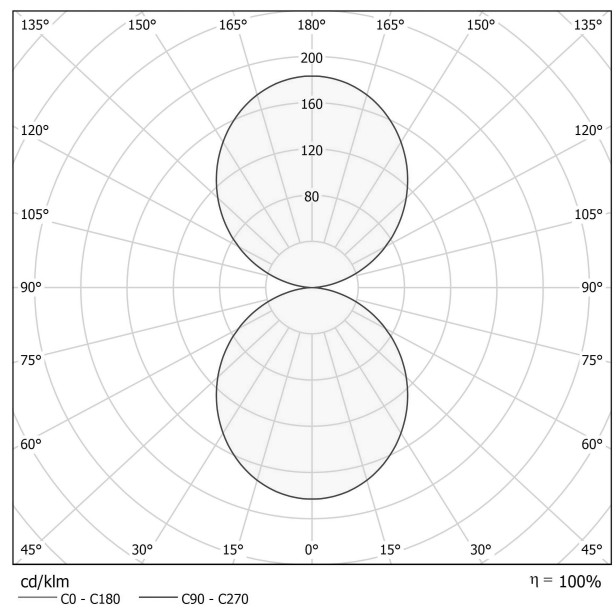

Polar diagram